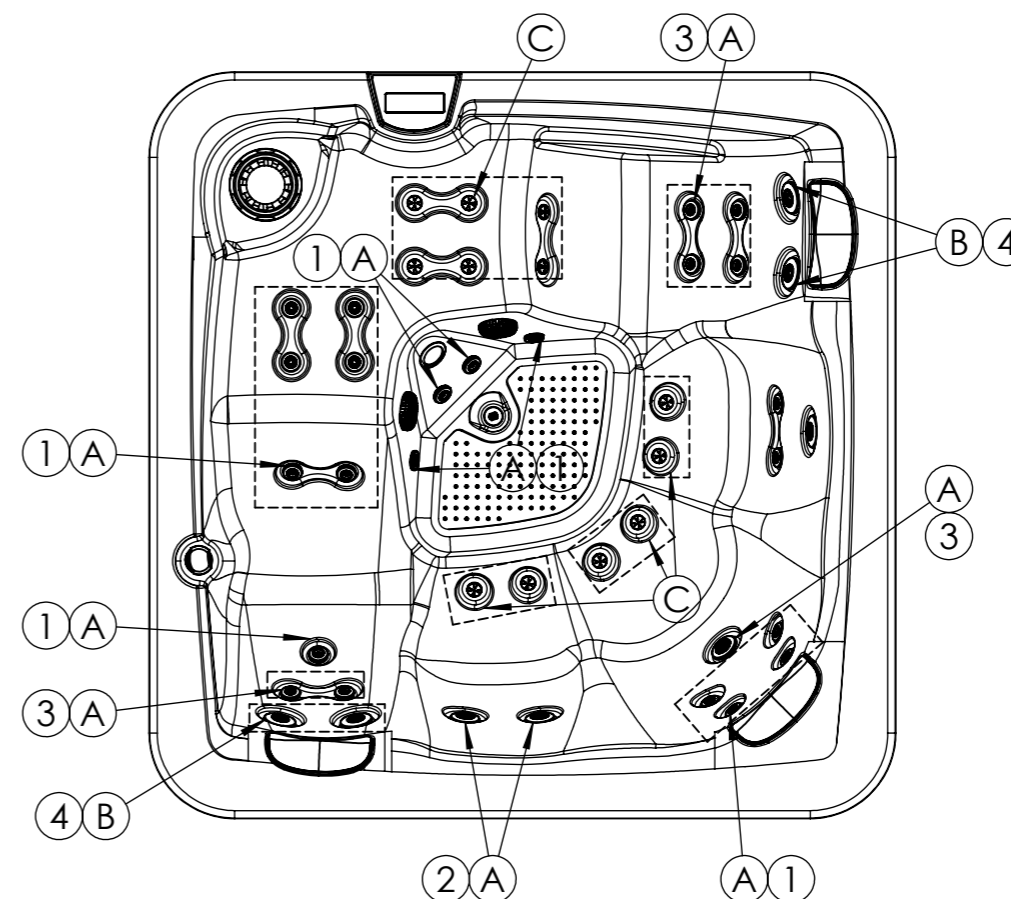

Property of IBERSPA S.L. Avda. Pla d'Urgell 2-8 25200 Cervera, Spain. Don't use without permission. Keep this information confidential and use it solely for the permitted purpose.

CONTROL COMPONENTS

- 1  VENTURY CONTROLLER SS
RPOR0261

- PILLOWS**
- 2  SMALL HEADREST GREY
RPOR0032

MASSAGE COMPONENTS

- A  JET BODY SET 2"
RPOR0375

- 1  FRONTAL JET 2"
SS DIRECTIONAL
RPOR0375-A

- 2  FRONTAL JET 2"
LF SS DIRECTION
RPOR00375-B

- 3  FRONTAL JET
2" SS ROTO
RPOR0375-C

-  JET BODY SET 3"
RPOR0376

- B  FRONTAL JET 3"
SS DIRECTIONAL
RPOR0376-A

- C  WHITE STAINLESS
STEEL AIR NOZZLE
REMP0046

LIGHT COMPONENTS

- 3  SPOTLIGHT LED SET RD
RPOR0239
- 4  MASTER LED LIGHT
RPOR0240

CONTROL PANELS

OTHER COMPONENTS

-  DRAIN FILL VALVE
(BLACK)
RPOR0136
-  GREY DRAIN SET
RPOR0003
-  WHITE SPA DRAIN 2"
ADAPTOR ELBOW 90 D.50
RPOR0224
- D  GREY SPA DRAIN 2"
ADAPTOR SOKET D.50
RPOR0225
- E 