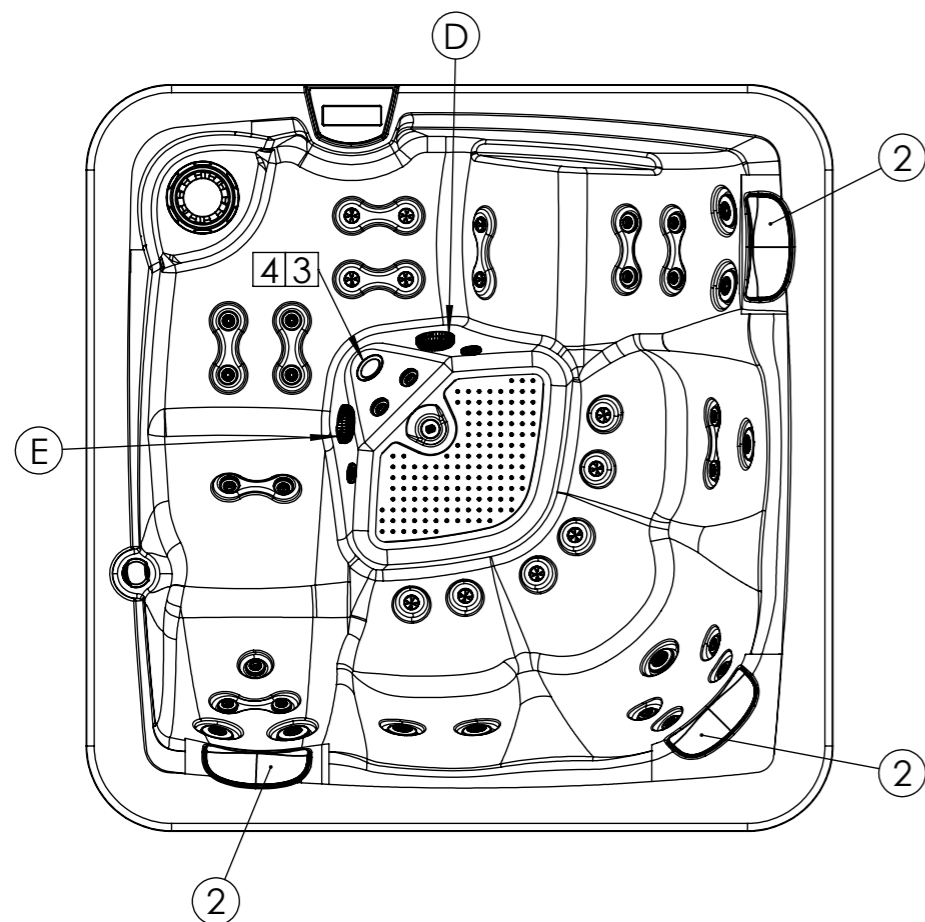

Property of IBERSPA S.L. Avda. Pla d'Urgell 2-8 25200 Cervera, Spain. Don't use without permission. Keep this information confidential and use it solely for the permitted purpose.

CONTROL COMPONENTS

- 1  VENTURY CONTROLLER SS
RPOR0261

- PILLOWS**
- 2  SMALL HEADREST GREY
RPOR0032

MASSAGE COMPONENTS

- A  JET BODY SET 2"
RPOR0375

- 1  FRONTAL JET 2"
SS DIRECTIONAL
RPOR0375-A

- 2  FRONTAL JET 2"
LF SS DIRECTION
RPOR00375-B

- 3  FRONTAL JET
2" SS ROTO
RPOR0375-C

-  JET BODY SET 3"
RPOR0376

- B  FRONTAL JET 3"
SS DIRECTIONAL
RPOR0376-A

- C  WHITE STAINLESS
STEEL AIR NOZZLE
REMP0046

LIGHT COMPONENTS

- 3  SPOTLIGHT LED SET RD
RPOR0239
- 4  MASTER LED LIGHT
RPOR0240

CONTROL PANELS