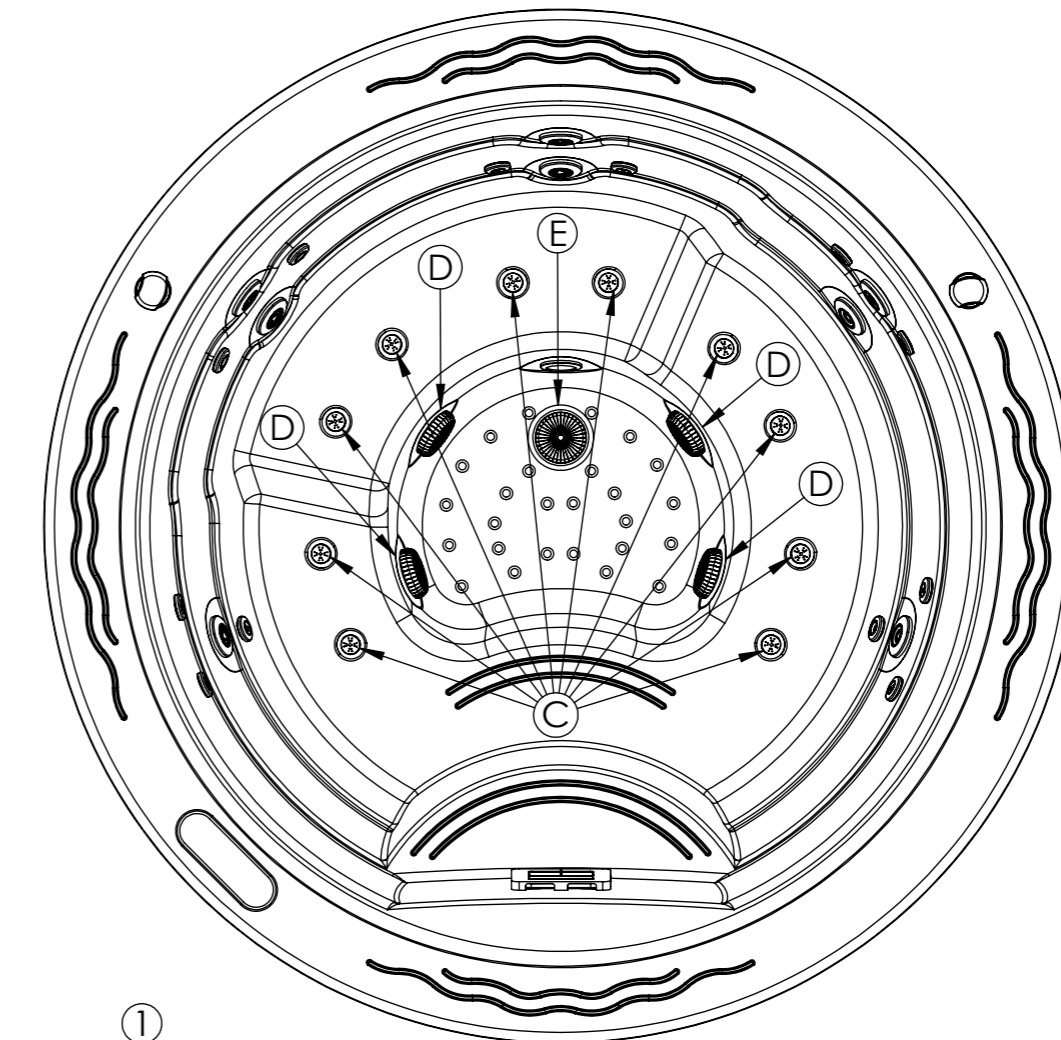

Property of IBERSPA S.L. Avda. Pla d'Urgell 2-8 25200 Cervera, Spain. Don't use without permission. Keep this information confidential and use it solely for the permitted purpose.

CONTROL COMPONENTS

- 1 VENTRY CONTROLLER SS RPOR0261

LIGHT COMPONENTS

- 2 SPOTLIGHT LED SET RD RPOR0239

- 3 MASTER LED LIGHT RPOR0240

CONTROL PANELS

CONTROL PANEL TP 800 RPOR0356 (OPTIONAL)
COVER DIGITAL AQUAVIA PANEL TP800 RPOR0356-C (OPTIONAL)

COVER 51288

FILTRATION

SKYMMER FILTER TAPE RPOR0178

MASSAGE COMPONENTS

- A JET BODY SET 2" RPOR0375
- 1 FRONTAL JET 2" SS DIRECTIONAL RPOR0375-A
- 2 FRONTAL JET 2" SS ROTO RPOR0375-C
- B JET BODY SET 3" RPOR0376
- 5 FRONTAL JET 3" SS DIRECTIONAL RPOR0376-A
- 6 FRONTAL JET 3" SS TWIN ROTO RPOR0376-B
- C WHITE STAINLESS STEEL AIR NOZZLE REMP0046

OTHER COMPONENTS

- D GREY SPA DRAIN 2" ADAPTOR SOCKET D.50 RPOR0225

GREY SPA DRAIN 2" ADAPTOR ELBOW 90 D.50 RPOR0226