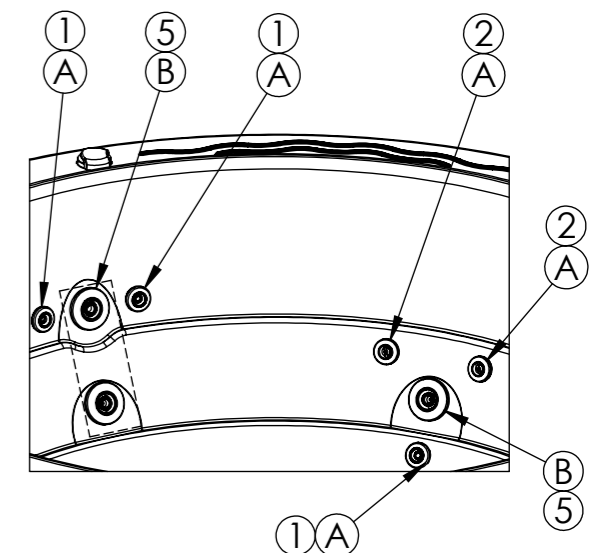

Property of IBERSPA S.L. Avda. Pla d'Urgell 2-8 25200 Cervera, Spain. Don't use without permission. Keep this information confidential and use it solely for the permitted purpose.

CONTROL COMPONENTS

- 1 VENTRY CONTROLLER SS RPOR0261

LIGHT COMPONENTS

- 2 SPOTLIGHT LED SET RD RPOR0239

- 3 MASTER LED LIGHT RPOR0240

CONTROL PANELS

CONTROL PANEL TP 800 RPOR0356 (OPTIONAL)
COVER DIGITAL AQUAVIA PANEL TP800 RPOR0356-C (OPTIONAL)

COVER 51288

FILTRATION

SKYMMER FILTER TAPE RPOR0178

MASSAGE COMPONENTS

- A JET BODY SET 2" RPOR0375
- 1 FRONTAL JET 2" SS DIRECTIONAL RPOR0375-A
- 2 FRONTAL JET 2" SS ROTO RPOR0375-C
- B JET BODY SET 3" RPOR0376
- 5 FRONTAL JET 3" SS DIRECTIONAL RPOR0376-A
- 6 FRONTAL JET 3" SS TWIN ROTO RPOR0376-B
- C WHITE STAINLESS STEEL AIR NOZZLE REMP0046

OTHER COMPONENTS

- D GREY SPA DRAIN 2" ADAPTOR SOCKET D.50 RPOR0225

GREY SPA DRAIN 2" ADAPTOR ELBOW 90 D.50 RPOR0226