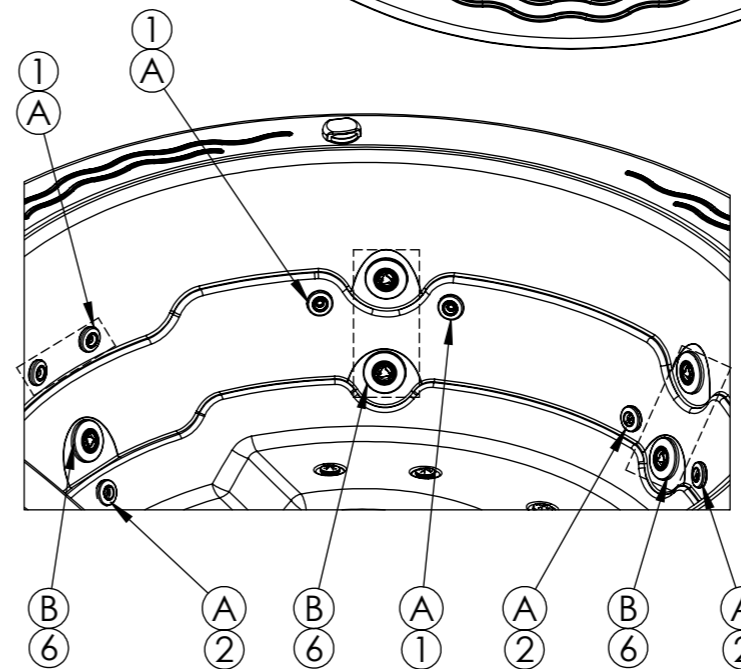

Property of IBERSPA S.L. Avda. Pla d'Urgell 2-8 25200 Cervera, Spain. Don't use without permission. Keep this information confidential and use it solely for the permitted purpose.

CONTROL COMPONENTS

- 1 VENTRY CONTROLLER SS RPOR0261

LIGHT COMPONENTS

- 2 SPOTLIGHT LED SET RD RPOR0239

- 3 MASTER LED LIGHT RPOR0240

CONTROL PANELS

CONTROL PANEL TP 800 RPOR0356 (OPTIONAL)
COVER DIGITAL AQUAVIA PANEL TP800 RPOR0356-C (OPTIONAL)

COVER 51288

FILTRATION

SKYMMER FILTER TAPE RPOR0178

MASSAGE COMPONENTS

- A JET BODY SET 2" RPOR0375
- 1 FRONTAL JET 2" SS DIRECTIONAL RPOR0375-A
- 2 FRONTAL JET 2" SS ROTO RPOR0375-C
- B JET BODY SET 3" RPOR0376
- 5 FRONTAL JET 3" SS DIRECTIONAL RPOR0376-A
- 6 FRONTAL JET 3" SS TWIN ROTO RPOR0376-B
- C WHITE STAINLESS STEEL AIR NOZZLE REMP0046

OTHER COMPONENTS

- D GREY SPA DRAIN 2" ADAPTOR SOCKET D.50 RPOR0225

GREY SPA DRAIN 2" ADAPTOR ELBOW 90 D.50 RPOR0226