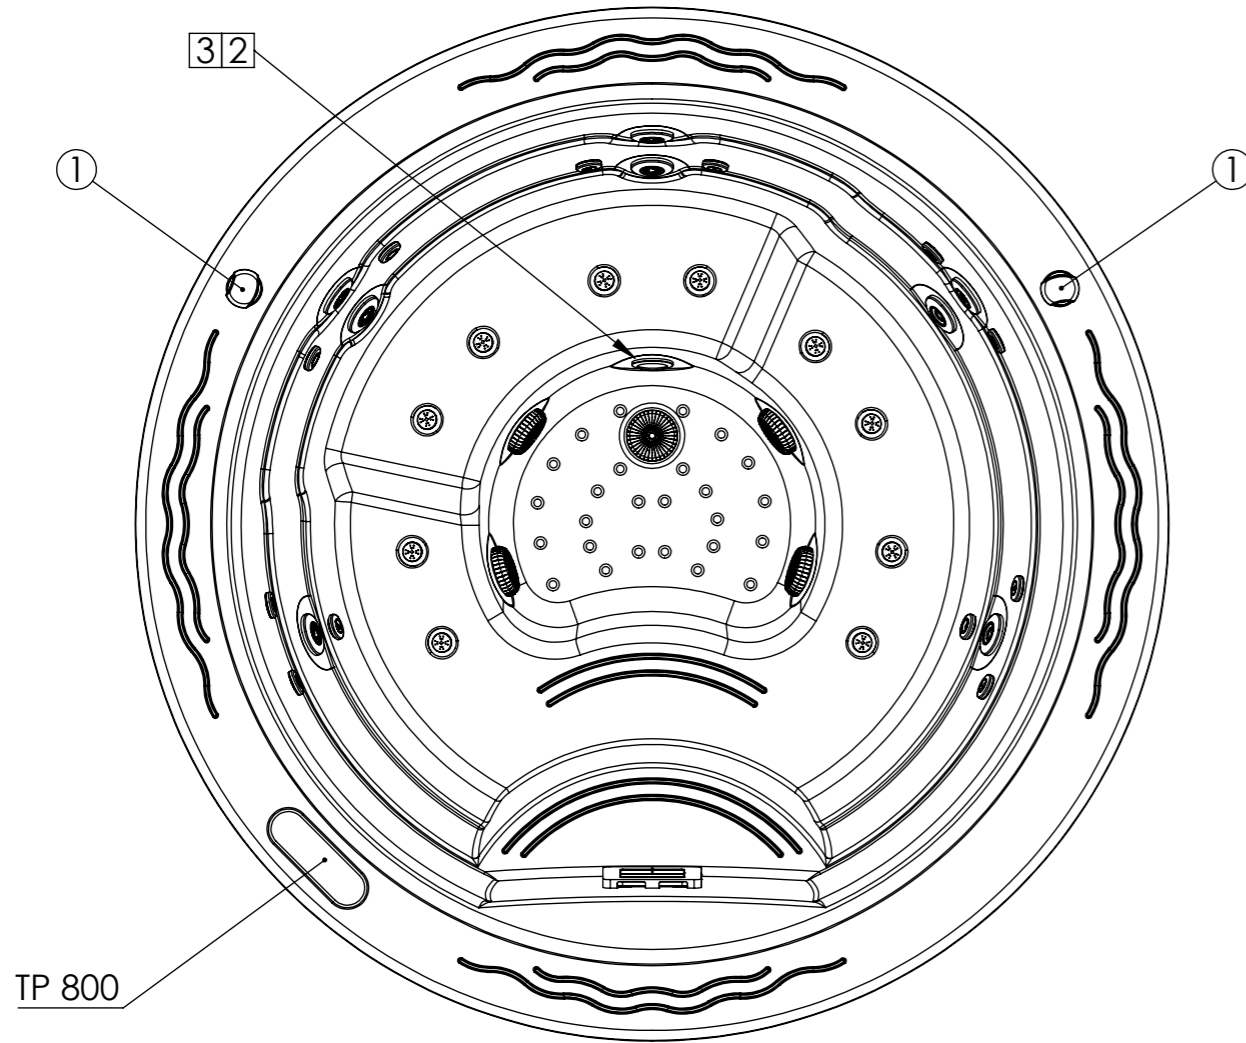

Property of IBERSPA S.L. Avda. Pla d'Urgell 2-8 25200 Cervera, Spain. Don't use without permission. Keep this information confidential and use it solely for the permitted purpose.

CONTROL COMPONENTS

- 1 VENTRY CONTROLLER SS RPOR0261

LIGHT COMPONENTS

- 2 SPOTLIGHT LED SET RD RPOR0239

- 3 MASTER LED LIGHT RPOR0240

CONTROL PANELS

CONTROL PANEL TP 800 RPOR0356 (OPTIONAL)
COVER DIGITAL AQUAVIA PANEL TP800 RPOR0356-C (OPTIONAL)

COVER 51288

FILTRATION

SKYMMER FILTER TAPE RPOR0178

MASSAGE COMPONENTS

- A JET BODY SET 2" RPOR0375
- 1 FRONTAL JET 2" SS DIRECTIONAL RPOR0375-A
- 2 FRONTAL JET 2" SS ROTO RPOR0375-C
- B JET BODY SET 3" RPOR0376
- 5 FRONTAL JET 3" SS DIRECTIONAL RPOR0376-A
- 6 FRONTAL JET 3" SS TWIN ROTO RPOR0376-B
- C WHITE STAINLESS STEEL AIR NOZZLE REMP0046

OTHER COMPONENTS

- D GREY SPA DRAIN 2" ADAPTOR SOCKET D.50 RPOR0225

GREY SPA DRAIN 2" ADAPTOR ELBOW 90 D.50 RPOR0226