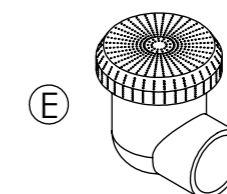

SKYMMER FILTER TAPE RPOR0178

MASSAGE COMPONENTS

- A JET BODY SET 2" RPOR0375
- 1 FRONTAL JET 2" SS DIRECTIONAL RPOR0375-A
- 2 FRONTAL JET 2" SS ROTO RPOR0375-C
- B JET BODY SET 3" RPOR0376
- 5 FRONTAL JET 3" SS DIRECTIONAL RPOR0376-A
- 6 FRONTAL JET 3" SS TWIN ROTO RPOR0376-B
- C WHITE STAINLESS STEEL AIR NOZZLE REMP0046

OTHER COMPONENTS

- D GREY SPA DRAIN 2" ADAPTOR SOCKET D.50 RPOR0225

GREY SPA DRAIN 2" ADAPTOR ELBOW 90 D.50 RPOR0226