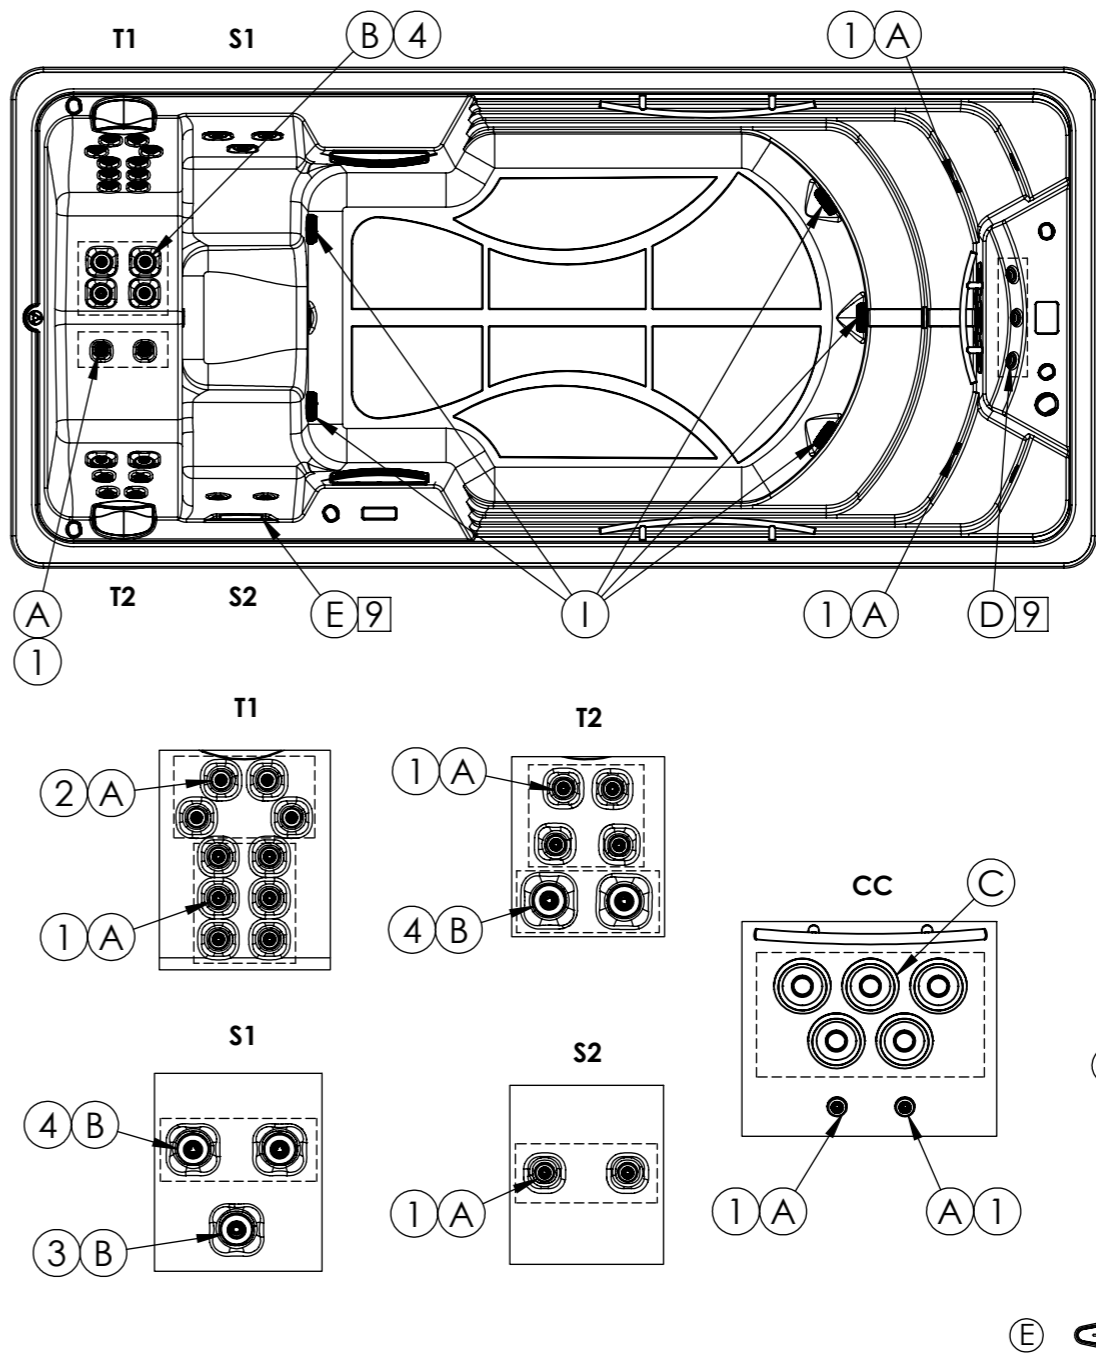

Property of IBERSPA S.L. Avda. Pla d'Urgell 2-8 25200 Cervera, Spain. Don't use without permission. Keep this information confidential and use it solely for the permitted purpose.

CONTROL COMPONENTS

4 3 WAYS SS VALVE 1" RPOR0286

12 **ONE LIGHT OPTION**
 HIGH INTENSITY COLOURS LED SPOTLIGHTS + STEEL ESCUTCHEON SPOTLIGHT RCOM0063

5 **PILLOWS**
 SMALL HEADREST BLACK RPOR0031

LIGHT COMPONENTS

- 6 SPOTLIGHT LED SET RD RPOR0239
- 7 LED SLAVE LIGHT RPOR0252
- 8 4 LEDS LIGHTS POINTS RPOR0267
- 9 1 LEDS LIGHTS POINTS RPOR0268
- LEDS TRANSFORMER 5V DC RPOR0280
- LEDS CONTROLLER RPOR0281

CONTROL PANELS

- 10 AUXILIAR PANEL AX40 RPOR0357
- COVER STANDARD AUX PANEL AX40 RPOR0357-D
- 11 PANELL TOUCH MINIMALIST II RPOR0382

HEATER

- RPOR0358 BOX BP21G1WL
- 07816R1013 HEATER RACORDS (2 UNITS)
- RPOR0101 - TEMPERATURE PROBES GS I GL (x2)
- RPOR0105 - HEATER 3KW GS I GL
- RPOR0358-A - DIGITAL PANEL BP21G1WL
- RPOR0330 - EXPANDER BOARD KIT FOR SYSTEM BP21G1WL
- RPOR0358-B - LEVEL SENSOR

PUMPS

- (x3) MASSAGE PUMP (300) RPOR0279
- UNION NUT+TAIL PIECE PUMP RPOR0256
- FILTRATION PUMP 200W IBE136 RPOR0404

COVER 41846-1000

MASSAGE COMPONENTS

- A JET BODY SET 2" RPOR0375
- 1 FRONTAL JET 2" SS DIRECTIONAL RPOR0375-A
- CC 2 FRONTAL JET 2" SS ROTO RPOR0375-C
- B JET BODY SET 3" RPOR0376
- 3 FRONTAL JET 3" SS DIRECTIONAL RPOR0376-A
- 4 FRONTAL JET 3" SS TWIN ROTO RPOR0376-B
- C SWIM JET STAINLESS STEEL RPOR0282
- D FOUNTAIN RPOR0301
- E DSG 7" WATERFALL RPOR0378