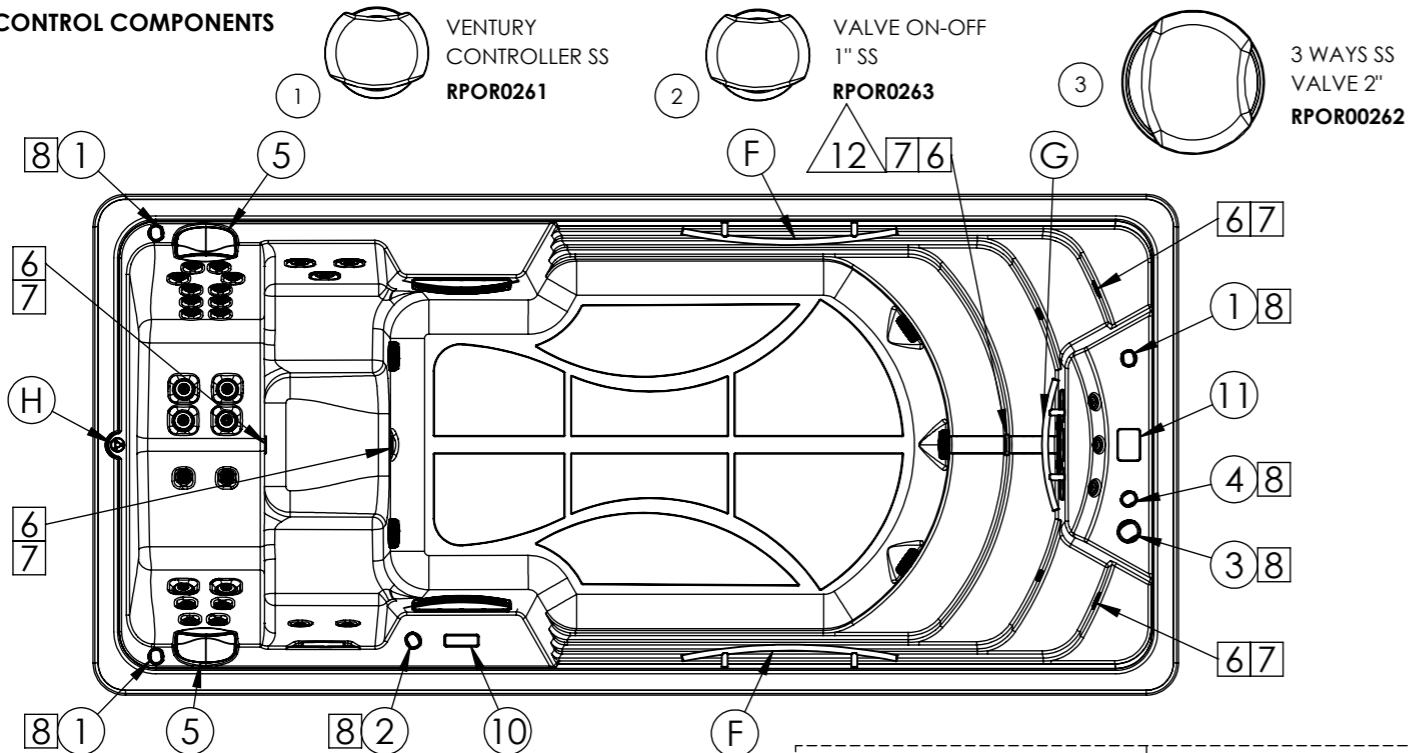

Property of IBERSPA S.L. Avda. Pla d'Urgell 2-8 25200 Cervera, Spain. Don't use without permission. Keep this information confidential and use it solely for the permitted purpose.

CONTROL COMPONENTS

4 3 WAYS SS VALVE 1" RPOR0286