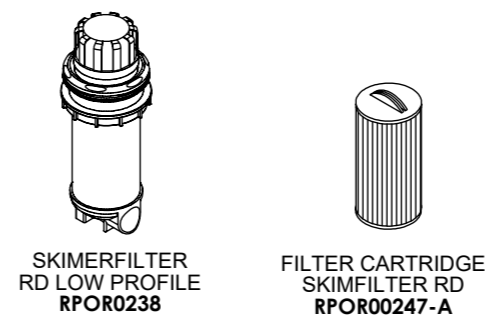

FILTRATION

- SKIMMERFILTER RD LOW PROFILE RPOR0238
- FILTER CARTRIDGE SKIMFILTER RD RPOR00247-A

DESINFECTION

- UV DESINFECTION SYSTEM 21W RPOR0397