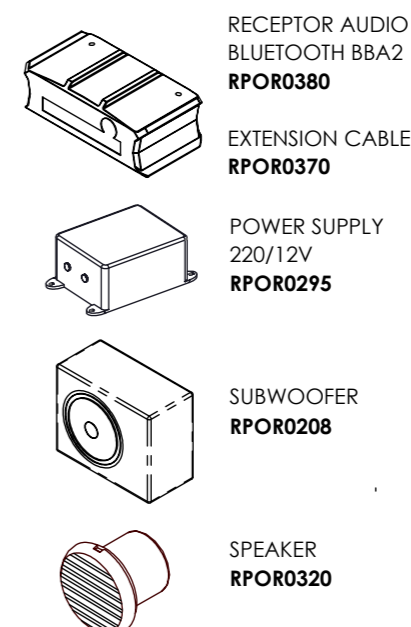

**PUMPS**

- (x2) MASSAGE PUMP RPOR0245
- UNION NUT+TAIL PIECE PUMP RPOR0256
- FILTRATION PUMP RPOR0379
- UNION NUT + TAILPIECE PUMP RPOR0379-A
- SPA BLOWER RPOR0186
- UNION NUT + TAILPIECE PUMP RPOR0258

**MASSAGE COMPONENTS**

- D WHITE STAINLESS STEEL AIR NOZZLE REMP0046
- E DSG 7" WATERFALL RPOR0378

**FILTRATION**

- SKIMMERFILTER RD LOW PROFILE RPOR0238
- FILTER CARTRIDGE SKIMFILTER RD RPOR00247-A

**DESINFECTION**

- UV DESINFECTION SYSTEM 21W RPOR0397

**AUDIO**

Option 4.1

- RECEPTOR AUDIO BLUETOOTH BBA2 RPOR0380
- EXTENSION CABLE RPOR0370
- POWER SUPPLY 220/12V RPOR0295
- SUBWOOFER RPOR0208
- SPEAKER RPOR0320

**OTHER COMPONENTS**

- DRAIN FILL VALVE (BLACK) RPOR0136
- SPECIAL HANDGRIP SPA 1000 RPOR0198
- GREY DRAIN SET RPOR0003
- GREY SPA DRAIN 2" ADAPTOR SOKET D.50 RPOR0225

- JET BODY SET 2" RPOR0375
- FRONTAL JET 2" SS DIRECTIONAL RPOR0375-A
- FRONTAL JET 2" LF SS DIRECTIONAL RPOR00375-B
- FRONTAL JET 2" SS ROTO RPOR0375-C
- FRONTAL JET 2" LF SS ROTO RPOR0375-D
- JET BODY SET 3" RPOR0376
- FRONTAL JET 3" SS DIRECTIONAL RPOR0376-A
- FRONTAL JET 3" SS TWIN ROTO RPOR0376-B
- JET BODY SET 5" RPOR0377
- FRONTAL JET 5" DIRECTIONAL RPOR0377-A