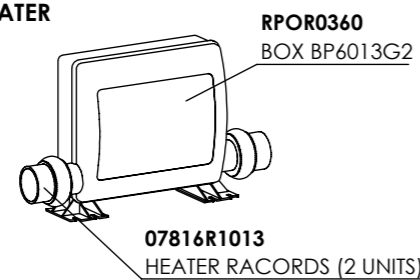

HEATER

- RPOR0101 - TEMPERATURE PROBES GS I GL (x2)
- RPOR0105 - HEATER 3KW GS I GL
- RPOR0360-A - DIGITAL PANEL BP6013G2
- RPOR0330 - EXPANDER BOARD KIT FOR SYSTEM BP6013G2

PUMPS

- (x2) MASSAGE PUMP RPOR0245
- UNION NUT+TAIL PIECE PUMP RPOR0256
- FILTRATION PUMP RPOR0379
- UNION NUT + TAILPIECE PUMP RPOR0379-A
- SPA BLOWER RPOR0186
- UNION NUT + TAILPIECE PUMP RPOR0258