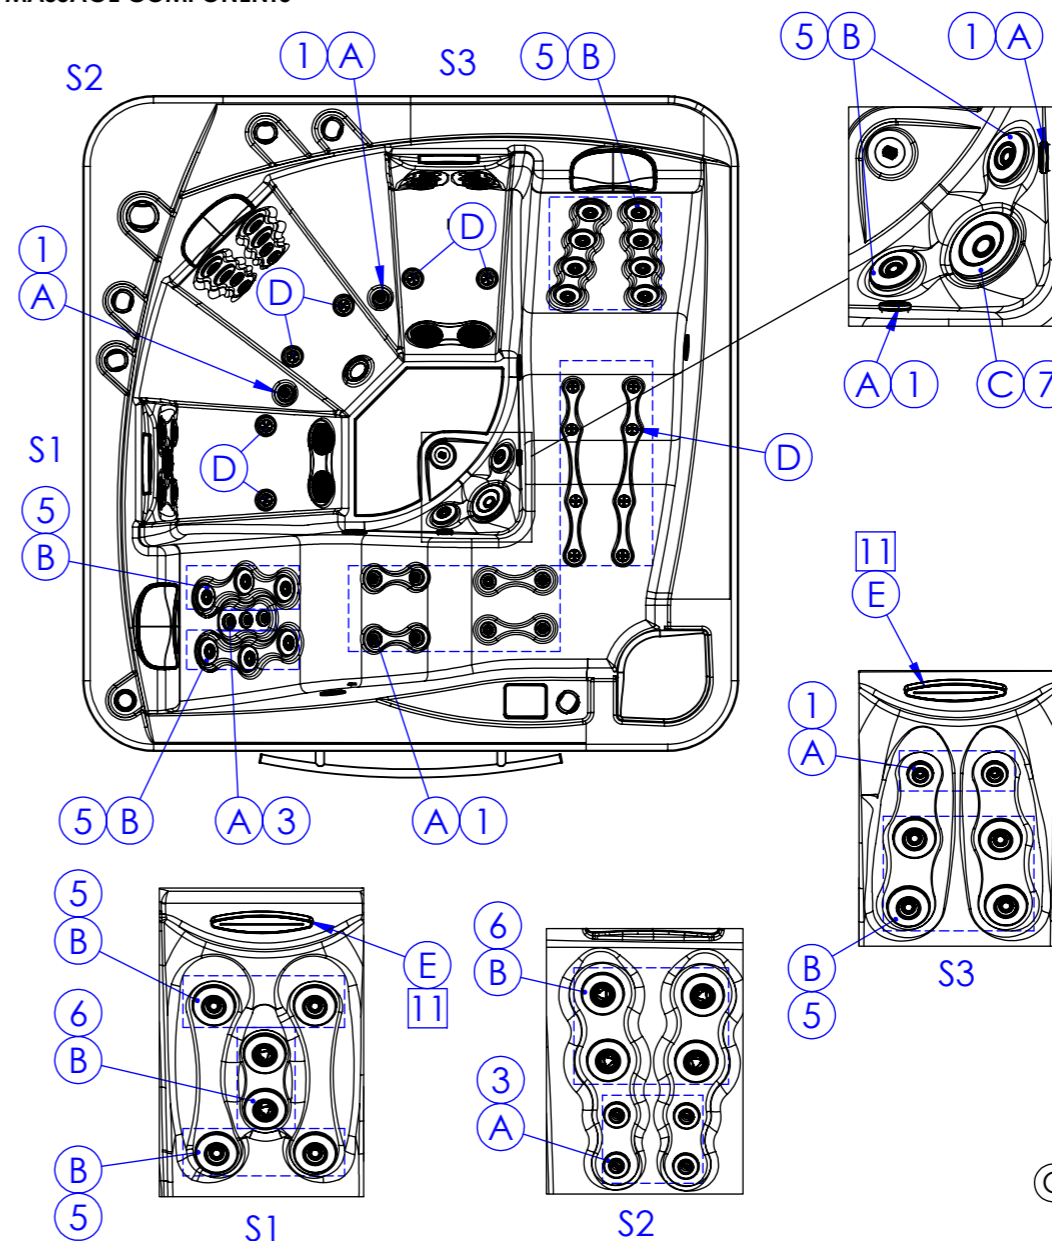

MASSAGE COMPONENTS

- D WHITE STAINLESS STEEL AIR NOZZLE REMP0046
- E DSG 7" WATERFALL RPOR0378