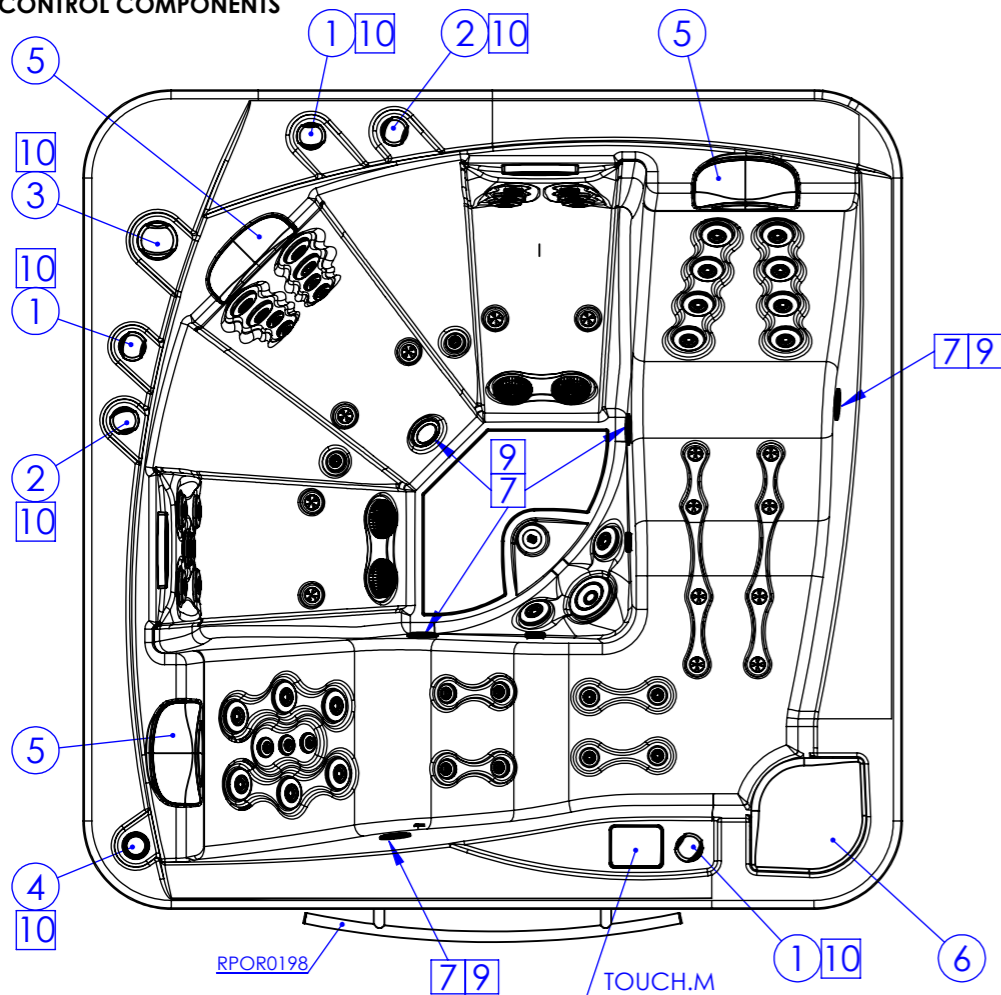

Property of IBERSPA S.L. Avda. Pla d'Urgell 2-8 25200 Cervera, Spain. Don't use without permission. Keep this information confidential and use it solely for the permitted purpose.

**CONTROL COMPONENTS**

- 1 VENTURY CONTROLLER SS RPOR0261
- 2 VALVE ON-OFF 1" SS RPOR0263
- 3 3 WAYS SS VALVE 2" RPOR00262
- 4 AROMA DISPENSER RPOR0264

**PILLOWS**

- 5 SMALL HEADREST GREY RPOR0032
- 6 SKIMFILTER COVER RPOR0156

**LIGHT COMPONENTS**

- 7 SPOTLIGHT LED SET RD RPOR0239
- 9 LED SLAVE LIGHT RPOR0252
- 10 4 LEDS LIGHTS POINTS RPOR0267
- 11 1 LEDS LIGHTS POINTS RPOR0268
- LEDS TRANSFORMER 5V DC RPOR0280
- LEDS CONTROLLER RPOR0281